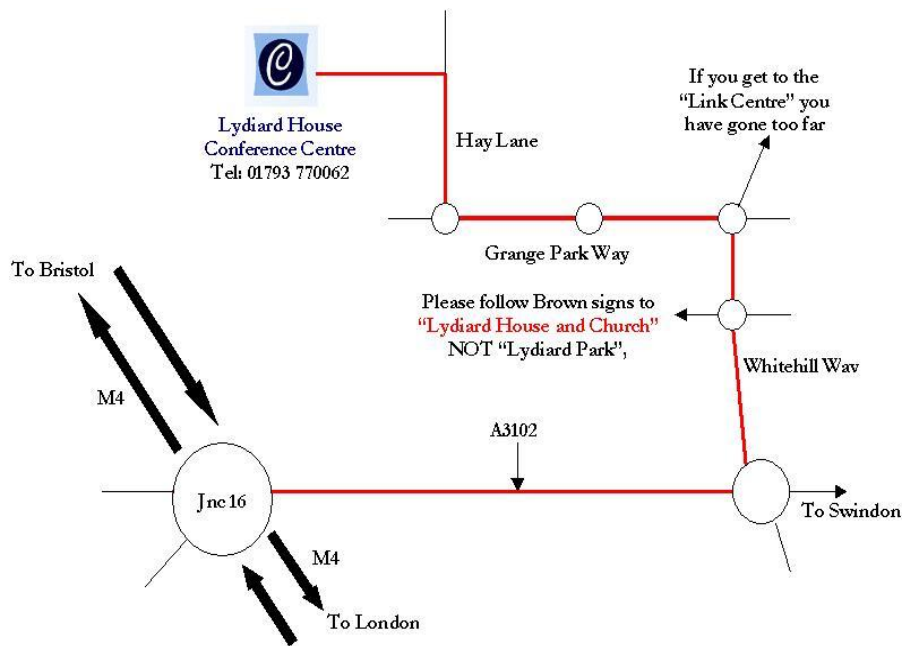

## LYDIARD HOUSE – DIRECTIONS

For Door To Door Directions & Traffic Information Use This Link:  
<http://www.multimap.com>

### Directions from Junction (16) of the M4:

From the roundabout above the motorway take the **A3102** towards Swindon. At the first roundabout turn **LEFT** into **Whitehill Way**. Go straight on at the traffic lights. Go straight across the next mini-roundabout. **PLEASE DO NOT TAKE THE FIRST LEFT** - signposted Lydiard Park. At the next roundabout turn **LEFT** into **Grange Park Way**. At the second mini-roundabout turn **RIGHT** into **Hay Lane** - the entrance to Lydiard House Conference Centre is on the **LEFT** (after approx. 800 yards along a tree lined drive)

Please be aware that there is ongoing work being undertaken by the park's owners in the car parking areas around the conference centre. If arriving after dark please drive directly to the conference centre entrance and unload. Currently, there are a number of quite large potholes. We regret works are not under our control but if you are inconvenienced in any way please accept our apologies.

When parking please observe the disabled parking arrangements and park in designated spaces. Overflow parking is available for general use in the Visitors Car Park should the conference centre parking area be full. Please do not park on the turning circle in front of the church.